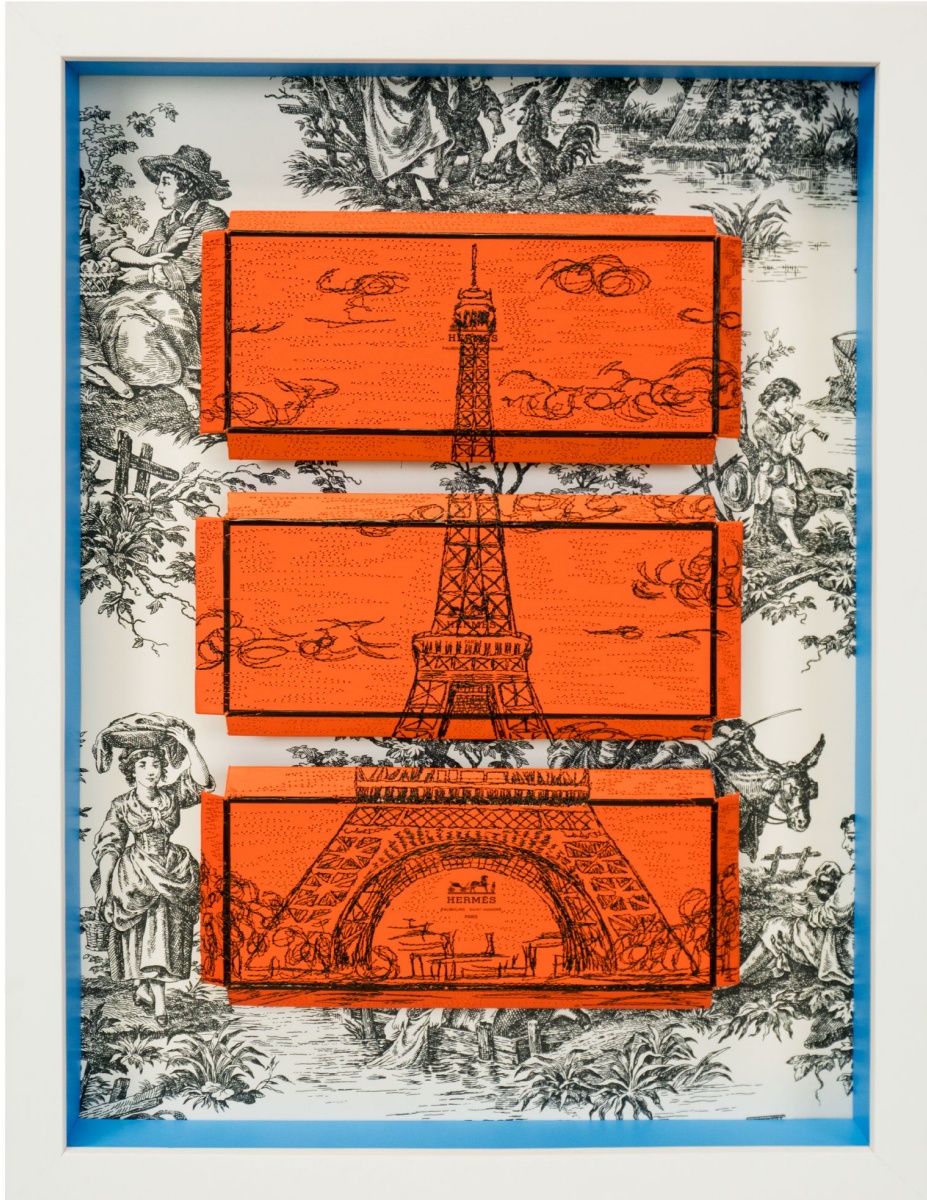

# STEPHEN WILSON

Stephen Wilson, *Hermès La Tour Eiffel*, 2017  
Mixed Media, 19 x 22 1/2 in. (48.3 x 57.1 cm)  
SWL0173, Sold