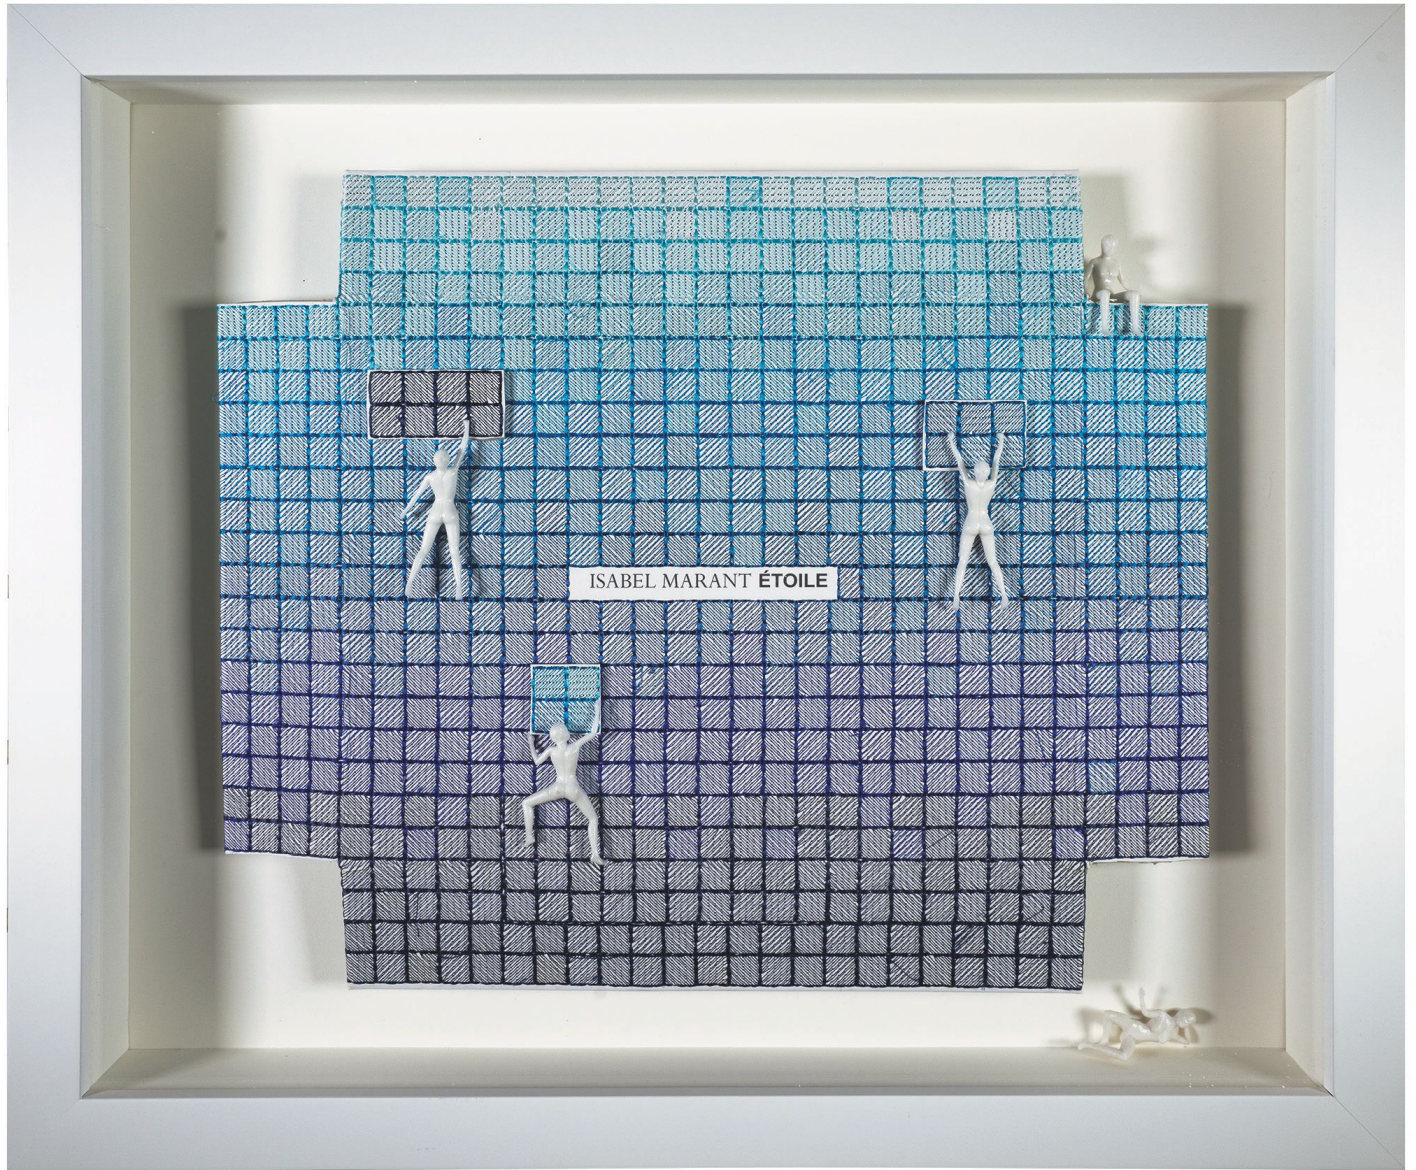

STEPHEN WILSON

Stephen Wilson, *Étoile Blue Ombré*, 2017
Mixed Media, 19 1/2 x 22 1/4 in. (49.5 x 56.5 cm)
SWL0063